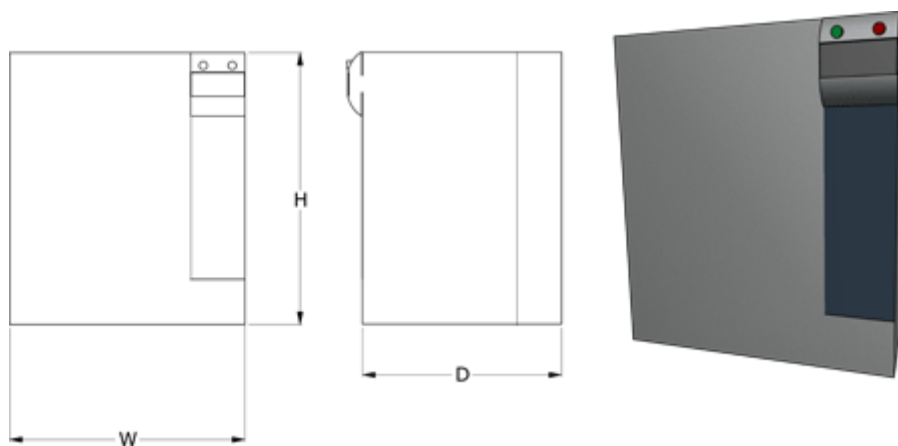

Data Sheet

Article number: 1080401331000
Description: Servocontroller ACU401-33-A
37 kW 72A 3x400V IP20

Measures

D = 260
H = 400
W = 275
Weight = 20.0